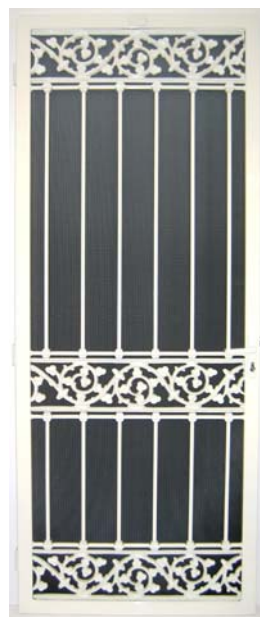

Federation
with arched top
\$1240

Federation
with arched top &
higher centre feature
\$1240

Federation
Karea
\$1240

Federation
with flat top
\$1240

VICTORIAN 'FRIEZE' RANGE

Suitable for a Victorian home the 'Frieze' range allows you to choose from three of the most popular styles of lacework detail from that era. With strength and security the craftsmanship and appearance of these doors will complete your homes entrance.

Single Frieze
\$1270

Three Frieze
\$1360

CHOICES OF FRIEZE STYLES

Rosemary

Victoria

Cloverleaf
(pictured)

TO ORDER PHONE: (03) 9489 5100 or visit www.melbournelacework.com.au